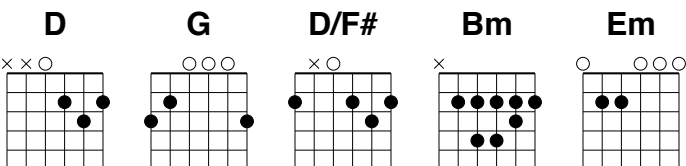

**D/F#**

**G**

You're stronger than my weakness

Bridge:

**Bm D/F# G**

You've awakened love in me

**Bm D/F# G**

For this I am thankful

Come in, walk in

**D Bm**

Everything I have would be for You

**G Em**

Come in, walk in

---

## Chords Used

# Walk In (I Am Your Rose) (Page 2)

Luke Wood

---

**D** **Bm**  
You will see the labor of Your soul  
**G** **D**  
In this garden of Yours I am Your rose  
**D** **Bm**  
You will see the labor of Your soul  
**G** **Em**  
And be satisfied I'm the apple of Your eye