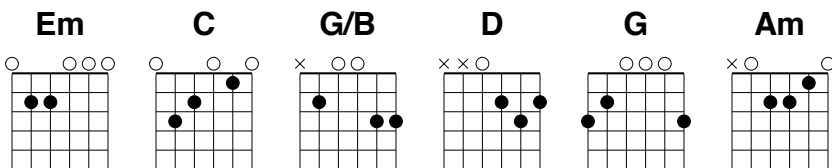

Think About You (Faith Is The Bridge)

Luke Wood

Verse 1:

Em C G/B D G/B Em
Faith is the bridge the substance of things hoped for
C G/B D G/B
The evidence of things not seen before (repeat)
In full assurance I draw near

Verse 2:

Em C G/B
There's so much more than my eyes can see
D G/B
So much more than my ears can hear
Em C G/B
So much more than my hands can touch
D G/B
There's more than this

Chorus:

G G/F# Em
I think about You all the time
D C G/B D
Beloved Son of God, Son of Man
G G/F# Em D
I wanna see Your glory, hear Your voice
C G/B D
And feel Your touch upon my heart
In faith I draw near
G G/F# Em
I think about You all the time
D C G/B D
How can someone I've never seen be so real? (2x)

Tag:

Chords Used